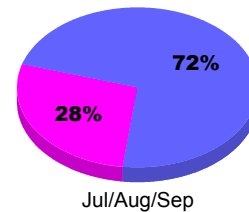

Gender Comparison 2012-2013

Jul/Aug/Sep

Legend: Male (Blue), Female (Magenta)